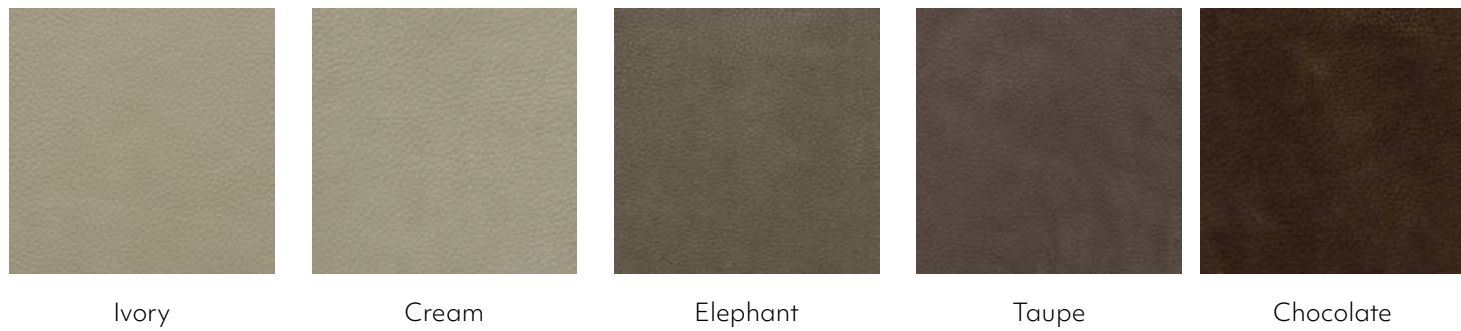

Light Gray

White Cream

Cream

Taupe

Brown

Columbia

Composition: 100% Natural Leather - Nubuk Vintage Effect
Thickness: 0.12 cm | 0.04"

Nabuk