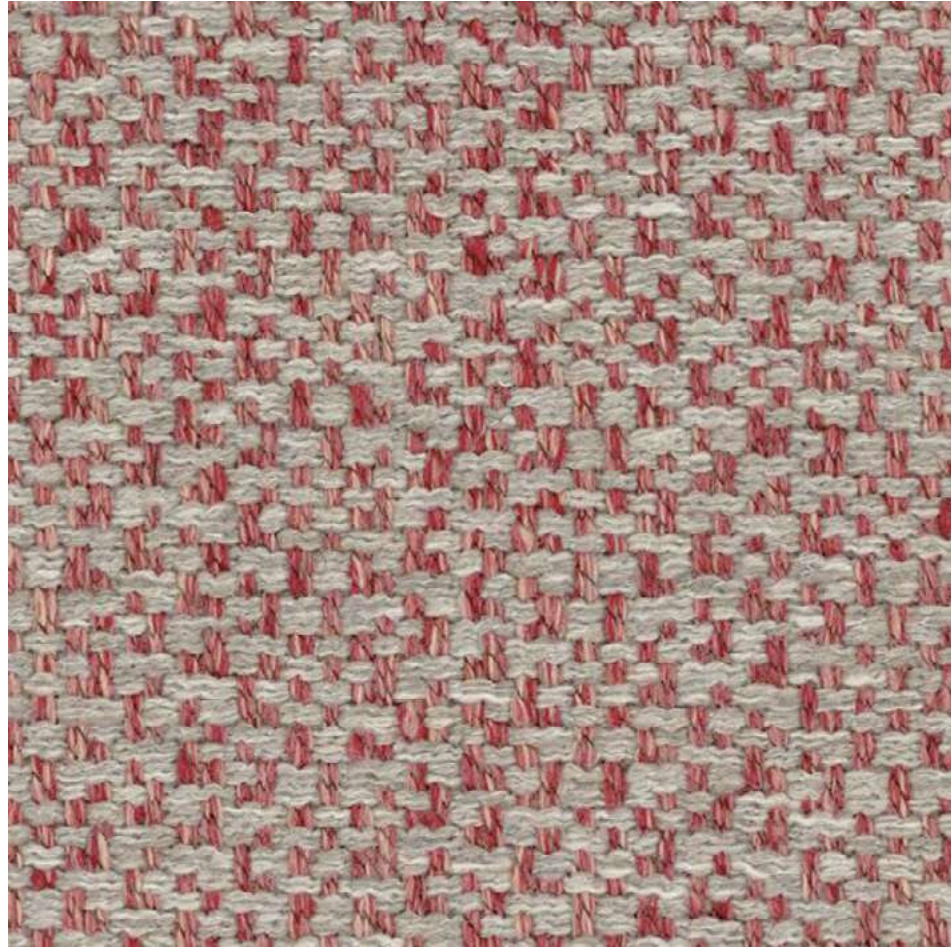

Grace Plain Weave

Composition: 70% Recycled PES | 30% PES
Martindale: 70 000
Width: 140 cm | 55"