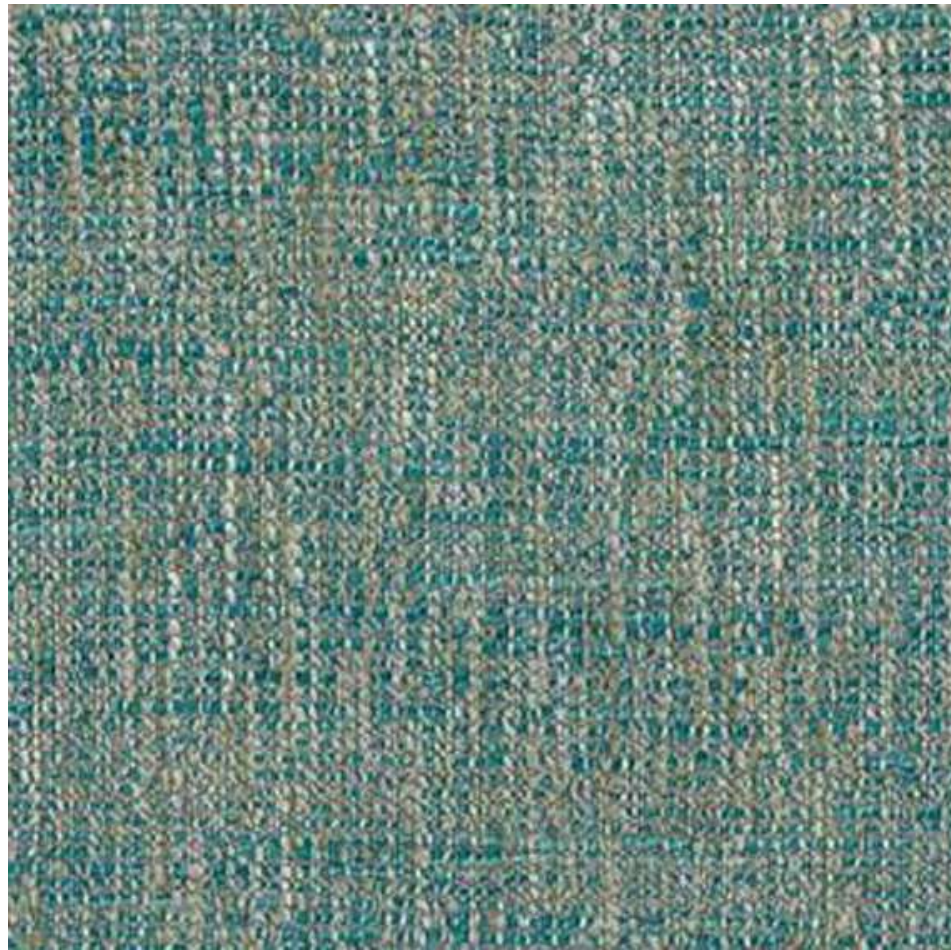

Purbeck Linen Look Weave

Composition: 53% MA | 24% PL | 14% CO | 9% FR-PA
Martindale: 55 000
Width: 140 cm | 55"