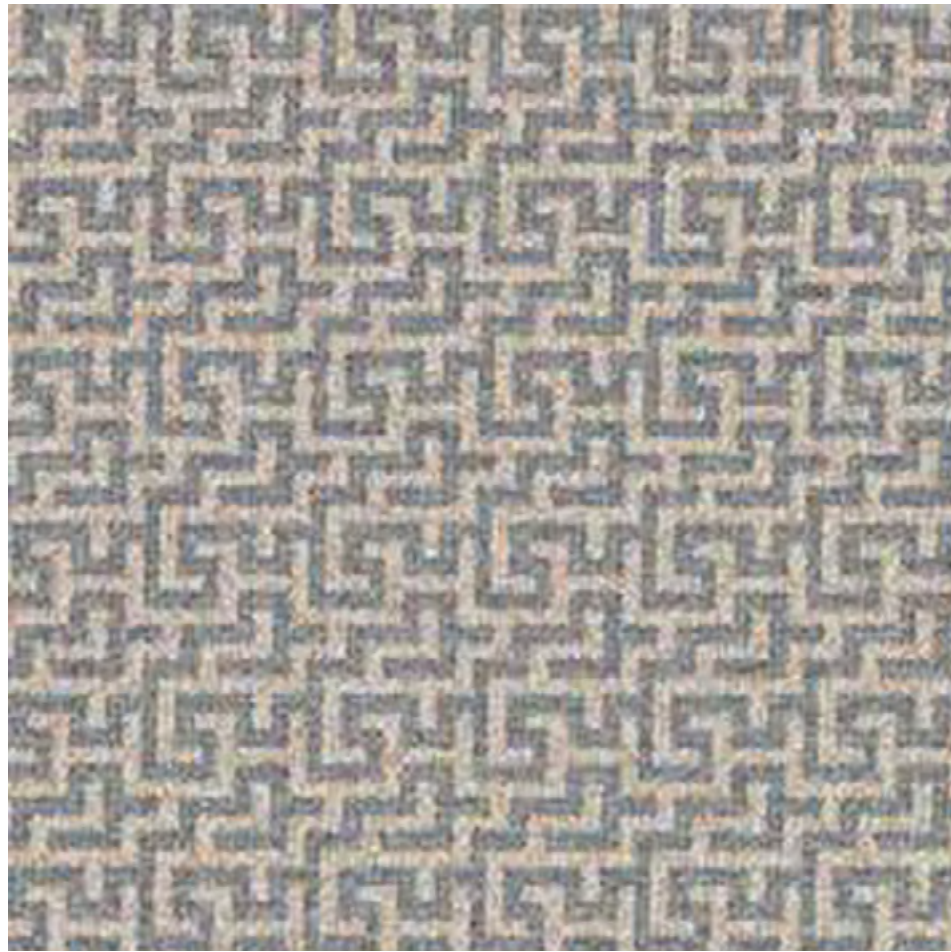

BF234-2

BF234-3

Ely Silver Jacquard

J0196-06

Composition: 91% PES | 9% CO
Martindale: 50 000
Width: 140 cm | 55"

J0196-01

J0196-02

J0196-03