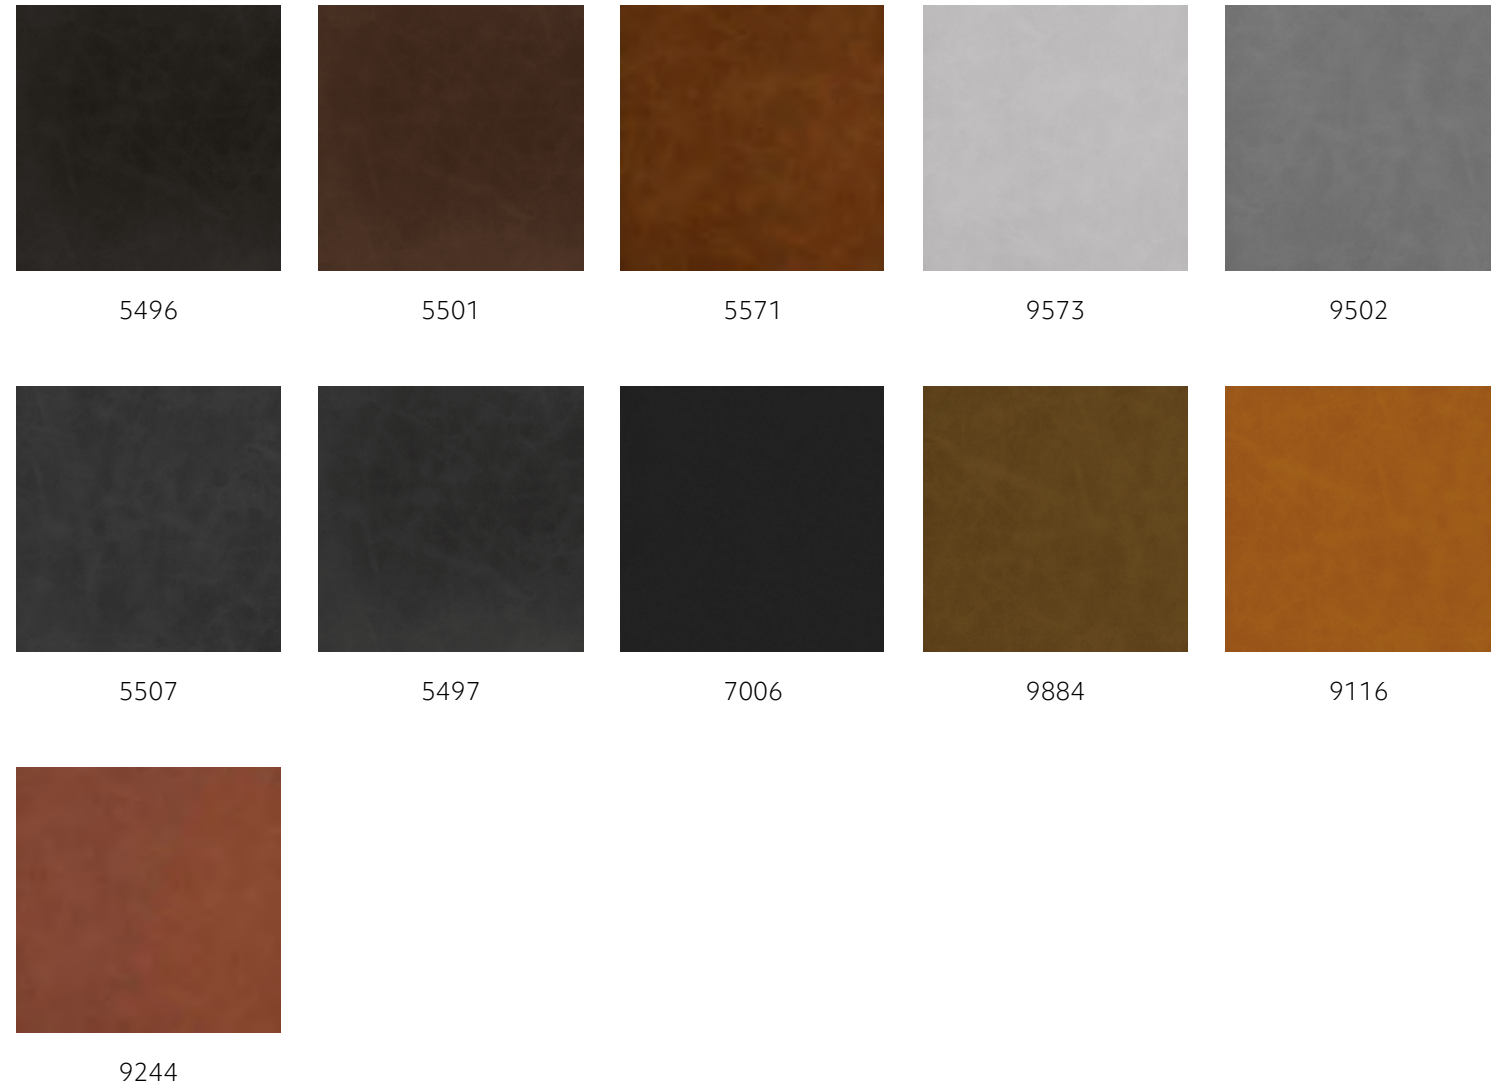

Monteria Faux Leather