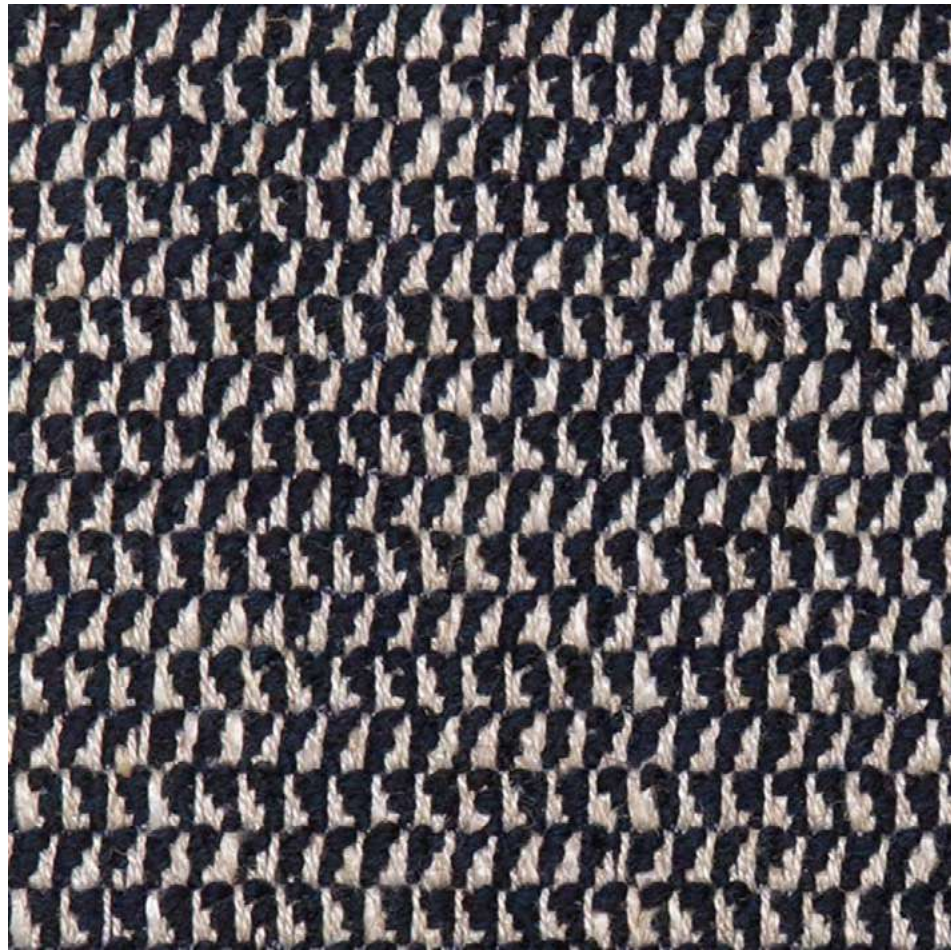

Masai

Micro Jacquard

Composition: 23% VI | 22% WO | 22% PC | 22% PL | 8% LI | 8% CO | 1% SE
Martindale: 60 000
Width: 140 cm | 55"