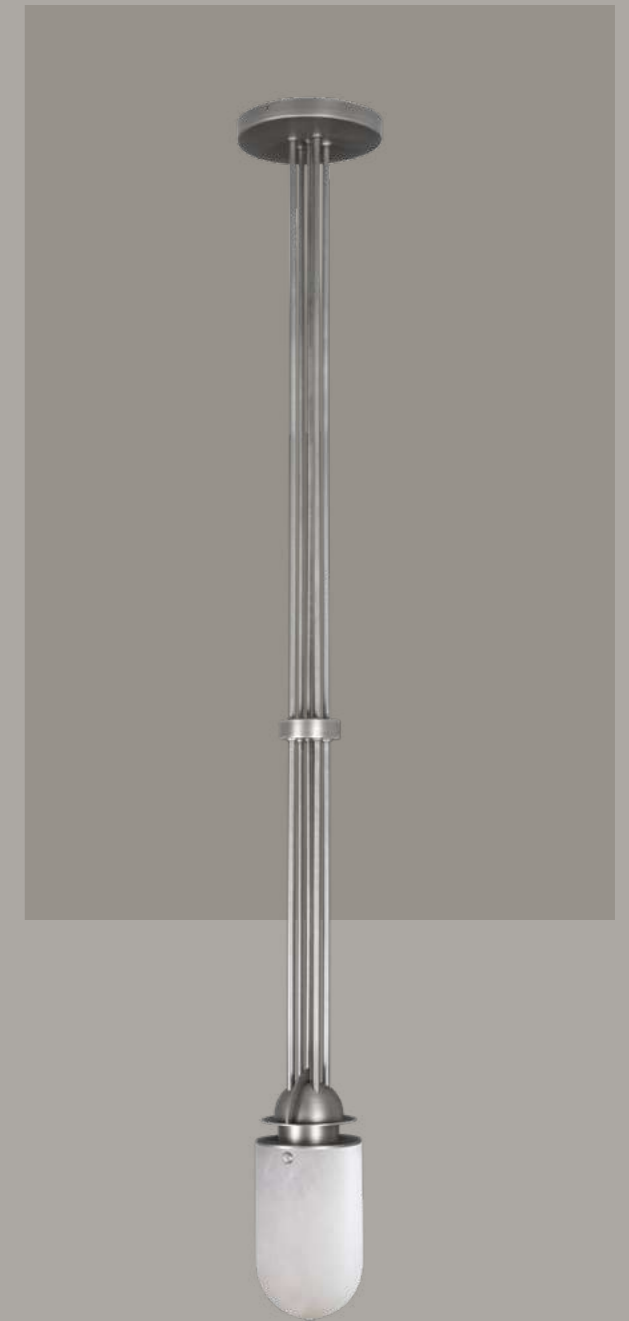

Defined by meticulous geometric precision, the piece finds its soul in the contrast between a stainless steel structure and the ethereal glow of alabaster. Each tier is crafted to diffuse light with an atmospheric warmth, highlighting the intricate details at its edges. This seamless interplay transforms the fixture into a luminous sculpture, commanding attention through its architectural presence.

RUSSEL WALL LAMPS

I

II

Making allusion to the dome, the lampshade is made in alabaster and presents a minimalist concave form. When the light through the alabaster shade, the Russell wall lamp will be the statement piece of your décor.

RUSSELL I
WALL LAMP

DETROIT
SIDEBOARD

DAKOTA
SOFA

DAKOTA
OTTOMAN

SQUARE
CENTER TABLE

RUSSELL TABLE LAMP

Breccia Marble

Alabaster

Aged Brushed Brass

WILLIS
BAR CHAIR

RUSSELL PENDANT LAMP

Making allusion to the dome and to the circular columns, the alabaster shade floats along a minimalist linear brass structure. When the light through the alabaster shade, the Russell pendant will be the statement piece of your décor.