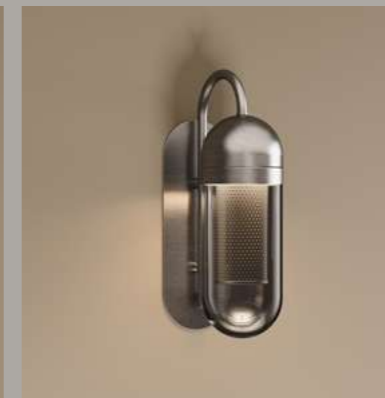

DENVER

W 10 cm | 3.9" D 18 cm | 7.1"
H 34 cm | 13.4"