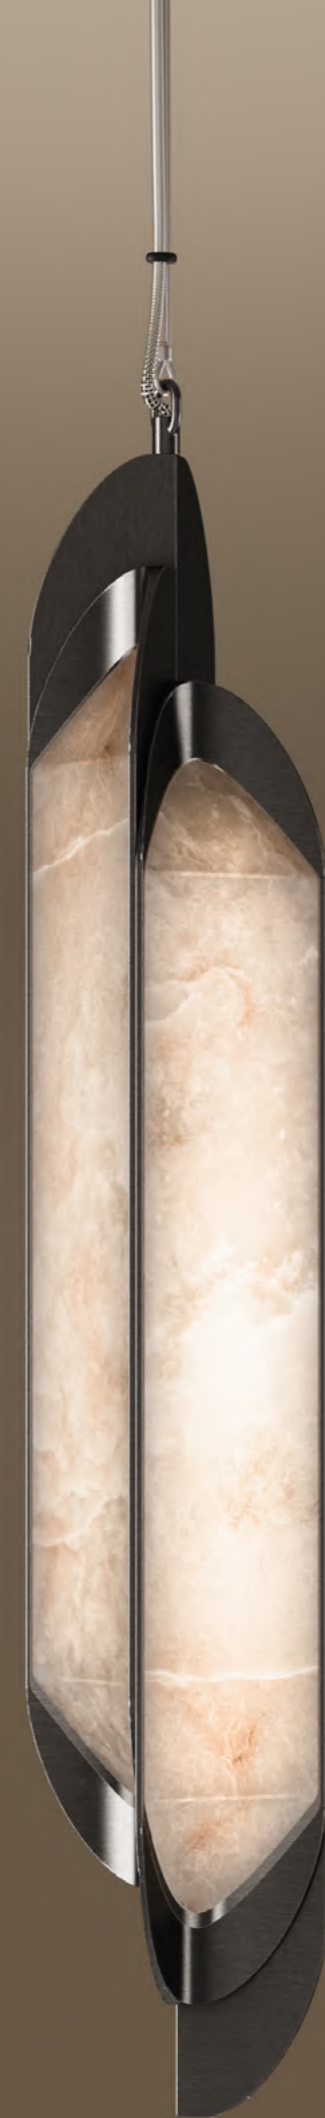

Perfect for interiors that crave a touch of organic luxury, the Glacier I Pendant Lamp evokes the timeless allure of nature with an industrial touch in every setting.

NEW